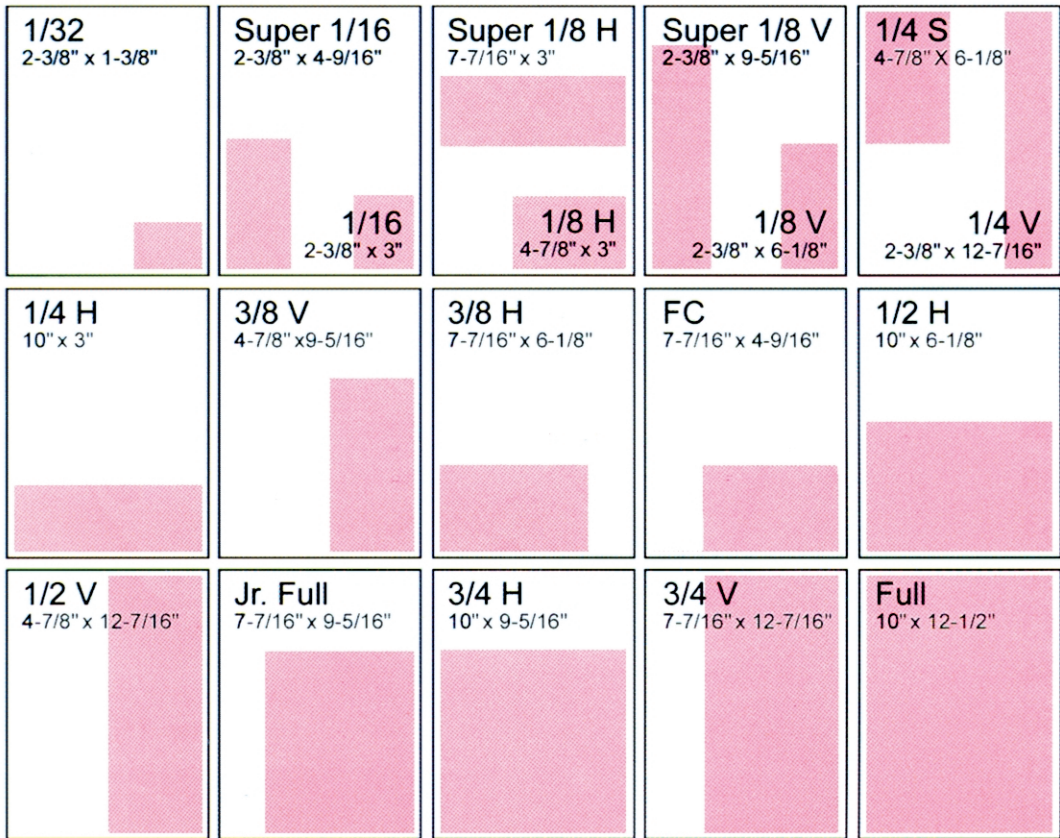

Classified Display Mechanicals

1 Column _____	1-1/16"	5 Column _____	6-3/16"
2 Column _____	2-3/8"	6 Column _____	7-7/16"
3 Column _____	3-3/5"	7 Column _____	8-3/4"
4 Column _____	4-7/8"	8 Column _____	10"

Display Ad Sizes

Direct Mail Cards

Your ad stands out independently • Great visibility in the hands of the customer
 Prices include all design, production & distribution • Call for pricing

Inserts (Minimum order 5,000)